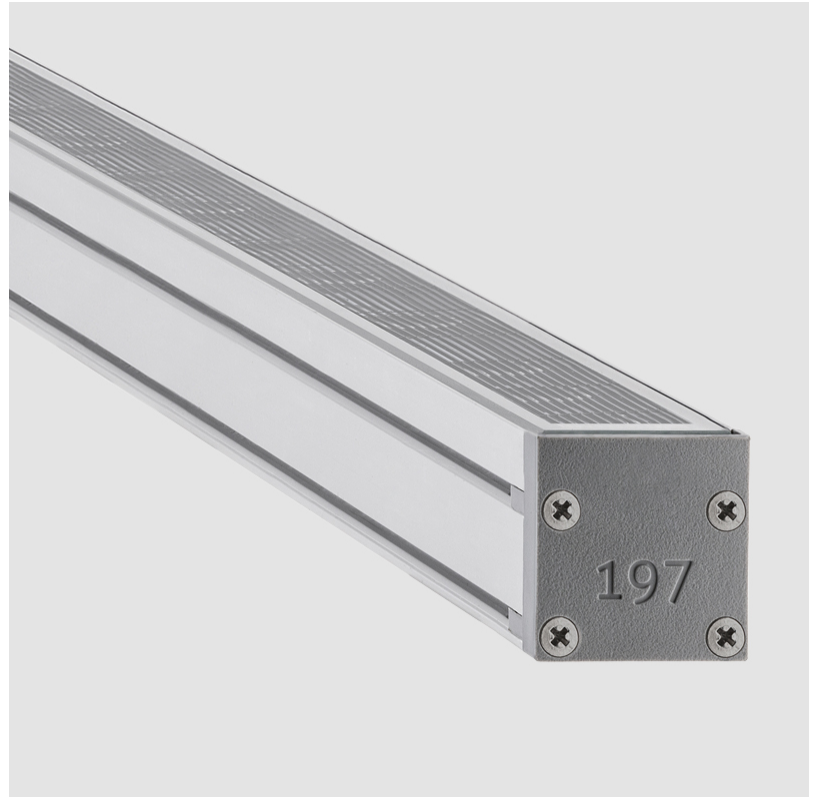

SLASH 30 RECESSED

E12I0052- -
base number   Color   Lens
                         Temperature   Options

1. To build a product code in our configurator select the specify button on the base model # product page
2. To build a manual product code on this datasheet choose from the options listed below in blue font and add the suffix to the base model #

GENERAL

Series: Slash 30
Brand: Unonovesette
Division: Exterior
Mounting Type: Recessed
Mounting Location: In-Ground
Subcategory: Wallwash

PHYSICAL

Shape: Rectangle
Length (mm): 853
Length (in): 33 3/16
Width (mm): 30
Width (in): 1 3/16
Height (mm): 53.5
Height (in): 2 1/8
Light Distribution: Adjustable / Direct
Diffuser: Extra clear tempered 6mm
Fixture Finish: ANA
Fixture Material: Extruded Aluminum
Cable Details: IP68 30cm Cable with Easy Lock system

ELECTRICAL

Lamp Type: LED
Input Wattage (W): 22.92
Total Output Wattage (W): 17.91
Dimming: Non-Dimmable
Driver Included: No
Driver Location: Remote
Driver Type: Constant Voltage - Universal
Driver Class: Class 2
Input Voltage (V): 120 - 277
Output Voltage (V): 24
Upon Request: Phase Dimming (120Vac only) / 0-10V Dimming

LED

Color Temperature (°K): 2200 / 2700 / 3000 / 4000
Max. Delivered Lumen (lm): 1890 (3000K)
CRI: >90 CRI
Lamp Life (hrs): 100000

OPTICAL

Optic°: 12 / 21 / 31 / 46 / 13x36
Adjustability: Tilt ±20°

RATINGS AND CERTIFICATIONS

Certified By: Certified for North American Standards
IP rating: IP67
IK Rating: IK06