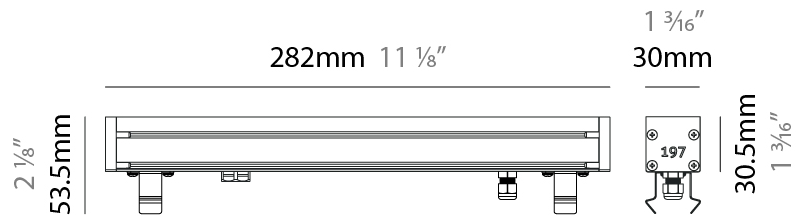

1. To build a product code in our configurator select the specify button on the base model # product page
2. To build a manual product code on this datasheet choose from the options listed below in blue font and add the suffix to the base model #

GENERAL

Series: Slash 30
Brand: Unonovesette
Division: Exterior
Mounting Type: Recessed
Mounting Location: In-Ground
Subcategory: Wallwash

PHYSICAL

Shape: Rectangle
Length (mm): 282
Length (in): 11 1/8
Width (mm): 30
Width (in): 1 3/16
Height (mm): 53.5
Height (in): 2 1/8
Light Distribution: Adjustable / Direct
Weight (kg): 0.46
Weight (lbs): 1.014
Diffuser: Extra clear tempered 6mm
Fixture Finish: ANA
Fixture Material: Extruded Aluminum
Cable Details: IP68 30cm Cable with Easy Lock system

ELECTRICAL

Lamp Type: LED
Input Wattage (W): 16
Total Output Wattage (W): 12.5
Dimming: 0-10V Dimming
Driver Included: No
Driver Location: Remote
Driver Type: Constant Voltage - Universal
Driver Class: Class 2
Housing: ENCP9
Input Voltage (V): 120 - 277
Output Voltage (V): 24
Upon Request: Phase Dimming (120Vac only)

LED

Color Temperature (°K): 2200 / 2700 / 3000 / 4000
Max. Delivered Lumen (lm): 1140 (3000K)
CRI: >90 CRI
Lamp Life (hrs): 100000

OPTICAL

Optic°: 12 / 21 / 31 / 46 / 13x36
Adjustability: Tilt ±20°

RATINGS AND CERTIFICATIONS

Certified By: Certified for North American Standards
IP rating: IP67
IK Rating: IK06