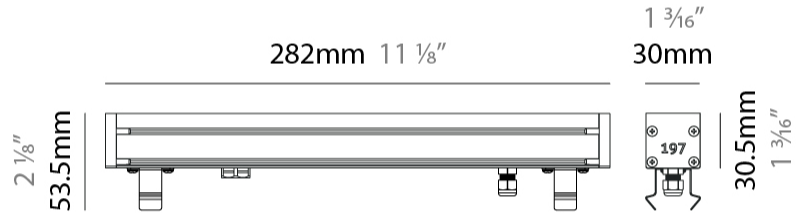

E12I0048- -

base number   Color   Lens
Temperature   Options

1. To build a product code in our configurator select the specify button on the base model # product page
2. To build a manual product code on this datasheet choose from the options listed below in blue font and add the suffix to the base model #

GENERAL

Series: Slash 30
Brand: Unonovesette
Division: Exterior
Mounting Type: Recessed
Mounting Location: In-Ground
Subcategory: Wallwash

PHYSICAL

Shape: Rectangle
Length (mm): 282
Length (in): 11 1/8
Width (mm): 30
Width (in): 1 3/16
Height (mm): 53.5
Height (in): 2 1/8
Light Distribution: Adjustable / Direct
Weight (kg): 0.46
Weight (lbs): 1.014
Diffuser: Extra clear tempered 6mm
Fixture Finish: ANA
Fixture Material: Extruded Aluminum
Cable Details: IP68 30cm Cable with Easy Lock system

ELECTRICAL

Lamp Type: LED
Input Wattage (W): 7.6
Total Output Wattage (W): 6
Dimming: Non-Dimmable
Driver Included: No
Driver Location: Remote
Driver Type: Constant Voltage - Universal
Driver Class: Class 2
Input Voltage (V): 120 - 277
Output Voltage (V): 24
Upon Request: Phase Dimming (120Vac only) / 0-10V Dimming

LED

Color Temperature (*K): 2200 / 2700 / 3000 / 4000
Max. Delivered Lumen (lm): 640 (3000K)
CRI: >90 CRI
Lamp Life (hrs): 100000

OPTICAL

Optic*: 12 / 21 / 31 / 46 / 13x36
Adjustability: Tilt ±20°

RATINGS AND CERTIFICATIONS

Certified By: Certified for North American Standards
IP rating: IP67
IK Rating: IK06