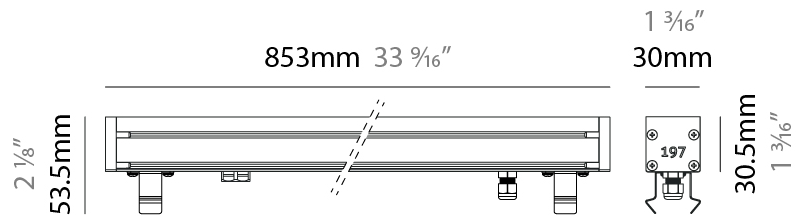

SLASH 30 RECESSED

E12I0060-

base number   Color   Lens
Temperature   Options

1. To build a product code in our configurator select the specify button on the base model # product page
2. To build a manual product code on this datasheet choose from the options listed below in blue font and add the suffix to the base model #

GENERAL

Series: Slash 30
Brand: Unonovesette
Division: Exterior
Mounting Type: Recessed
Mounting Location: In-Ground
Subcategory: Wallwash

PHYSICAL

Shape: Rectangle
Length (mm): 853
Length (in): 33 3/16
Width (mm): 30
Width (in): 1 3/16
Height (mm): 53.5
Height (in): 2 1/8
Light Distribution: Adjustable / Direct
Diffuser: Extra clear tempered 6mm
Fixture Finish: ANA
Fixture Material: Extruded Aluminum
Cable Details: IP68 30cm Cable with Easy Lock system

ELECTRICAL

Lamp Type: LED
Input Wattage (W): 12.53
Total Output Wattage (W): 9.79
Dimming: Non-Dimmable
Driver Included: No
Driver Location: Remote
Driver Type: Constant Voltage - Universal
Driver Class: Class 2
Input Voltage (V): 120 - 277
Output Voltage (V): 24
Upon Request: Phase Dimming (120Vac only) / 0-10V Dimming

LED

Color Temperature (°K): 2200 / 2700 / 3000 / 4000
Max. Delivered Lumen (lm): 945 (3000K)
CRI: >90 CRI
Lamp Life (hrs): 100000

OPTICAL

Optic°: 12 / 21 / 31 / 46 / 13x36
Adjustability: Tilt ±20°

RATINGS AND CERTIFICATIONS

Certified By: Certified for North American Standards
IP rating: IP67
IK Rating: IK06